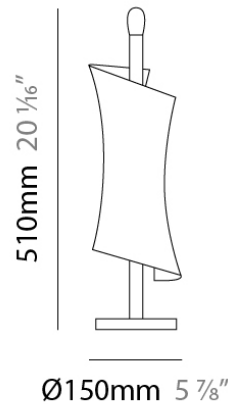

TWISTER PORTABLE

D84000

GENERAL

Series: Twister
Brand: Panzeri
Division: Design
Mounting Type: Portable
Mounting Location: Table
Subcategory: Table

PHYSICAL

Shape: Abstract
Diameter (mm): 150
Diameter (in): 5 ⁷/₈
Height (mm): 510
Height (in): 20 ¹/₁₆
Light Distribution: Omnidirectional
Weight (kg): 2.05
Weight (lbs): 4.51
Diffuser: Matte White Blown Glass
Fixture Finish: TIM
Fixture Material: Metal

ELECTRICAL

Number of Lamps: 1
Lamp Type: LED Retrofit / CFL
Bulb Included: Bulb Not Included
Total Output Wattage (W): 5 / 12
Max. Wattage Per Lamp (W): 5 / 12
Lamp Base: E12
Input Voltage (V): 120

LED

OPTICAL

RATINGS AND CERTIFICATIONS

Certified By: CSA Certified to UL and CSA Standards
IP rating: IP20