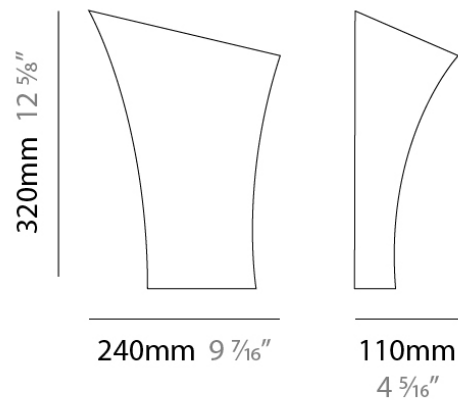

TWISTER SURFACE

D83000

GENERAL

Series: Twister
Brand: Panzeri
Division: Design
Mounting Type: Surface
Mounting Location: Wall
Subcategory: Sconce

PHYSICAL

Shape: Abstract
Length (mm): 240
Length (in): 9 1/2
Width (mm): 240
Width (in): 9 7/8
Height (mm): 320
Height (in): 12 5/8
Extension (mm): 110
Extension (in): 4 5/16
Light Distribution: Direct / Indirect
Weight (kg): 0.90
Weight (lbs): 1.98
Diffuser: Matte White Blown Glass
Fixture Finish: TIM
Fixture Material: Metal

ELECTRICAL

Number of Lamps: 1
Lamp Type: LED Retrofit / CFL
Bulb Included: Bulb Not Included
Total Output Wattage (W): 18 / 23
Max. Wattage Per Lamp (W): 18 / 23
Lamp Base: E26
Input Voltage (V): 120
Upon Request: 277Vac / GU24

LED

OPTICAL

RATINGS AND CERTIFICATIONS

Certified By: CSA Certified to UL and CSA Standards
IP rating: IP20